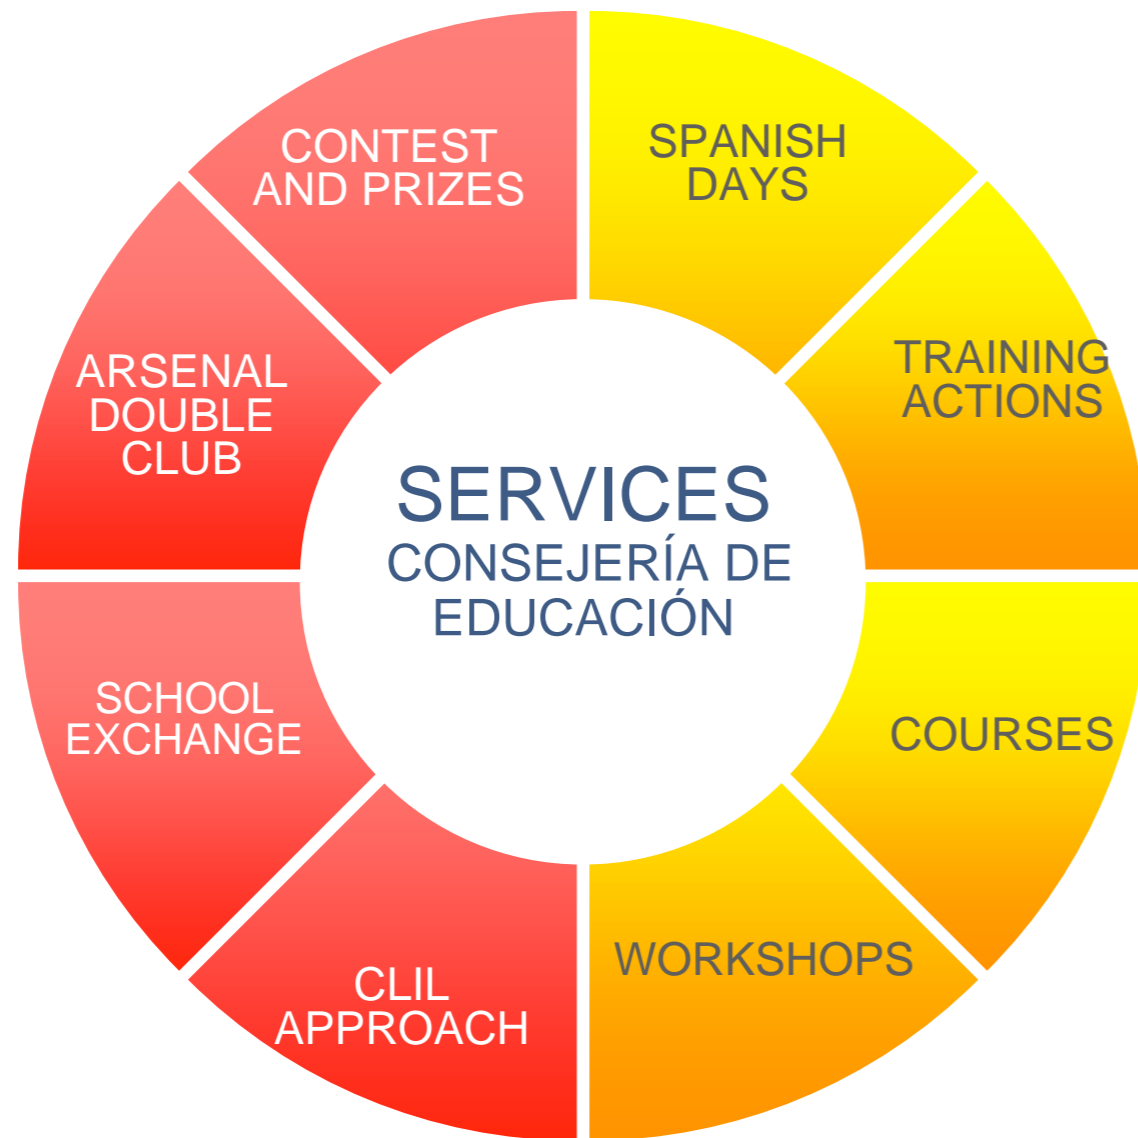

Consejería de Educación Services

Expanding
Spanish

PROMOTION OF SPANISH

CPD

RESORCES

PUBLICATIONS