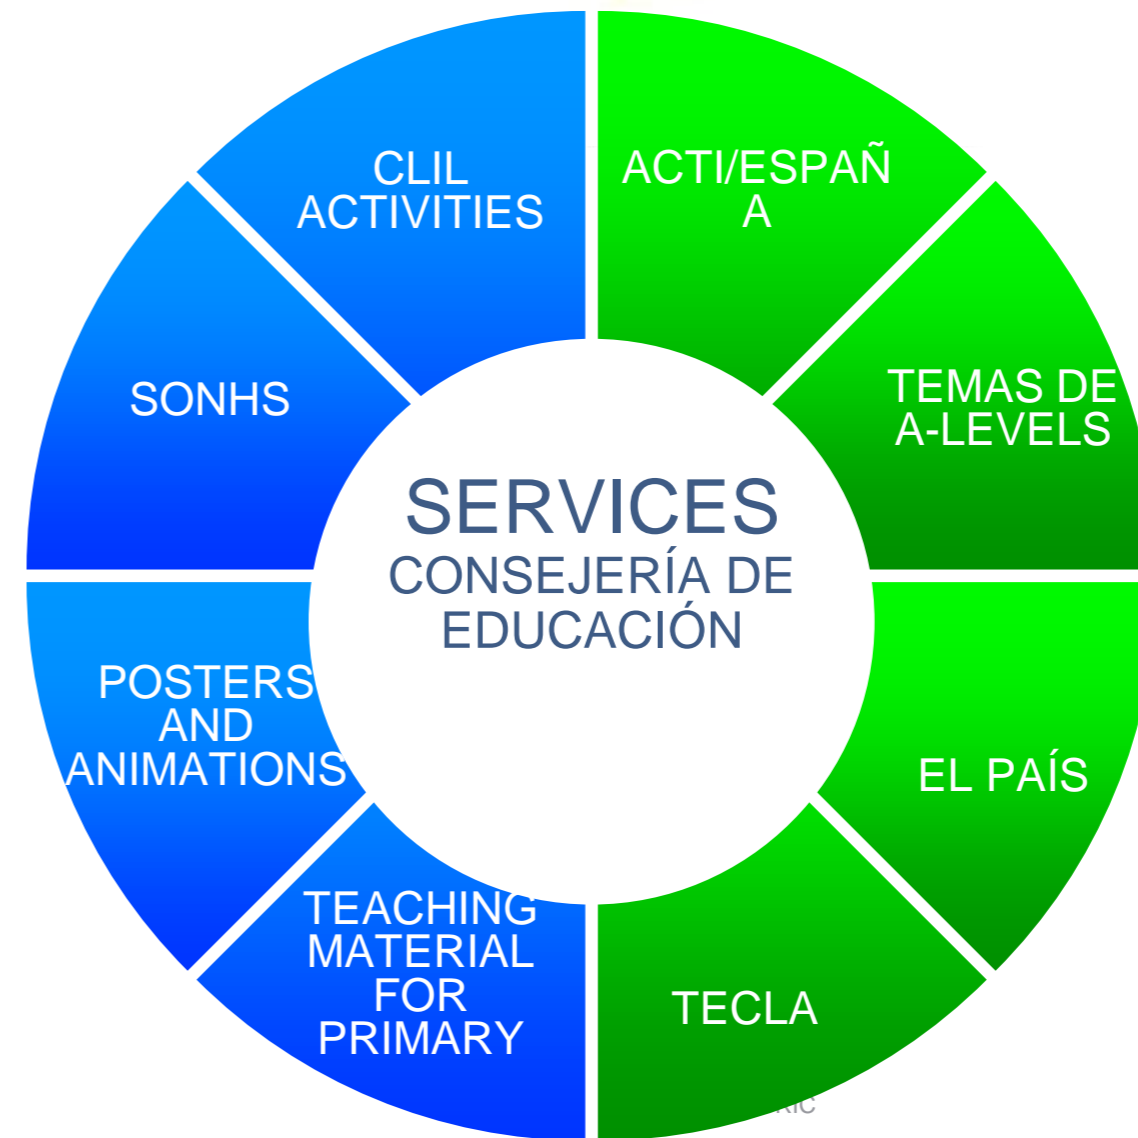

Consejería de Educación Services

Expanding
Spanish

PROMOTION OF SPANISH

CPD

RESORCES

PUBLICATIONS